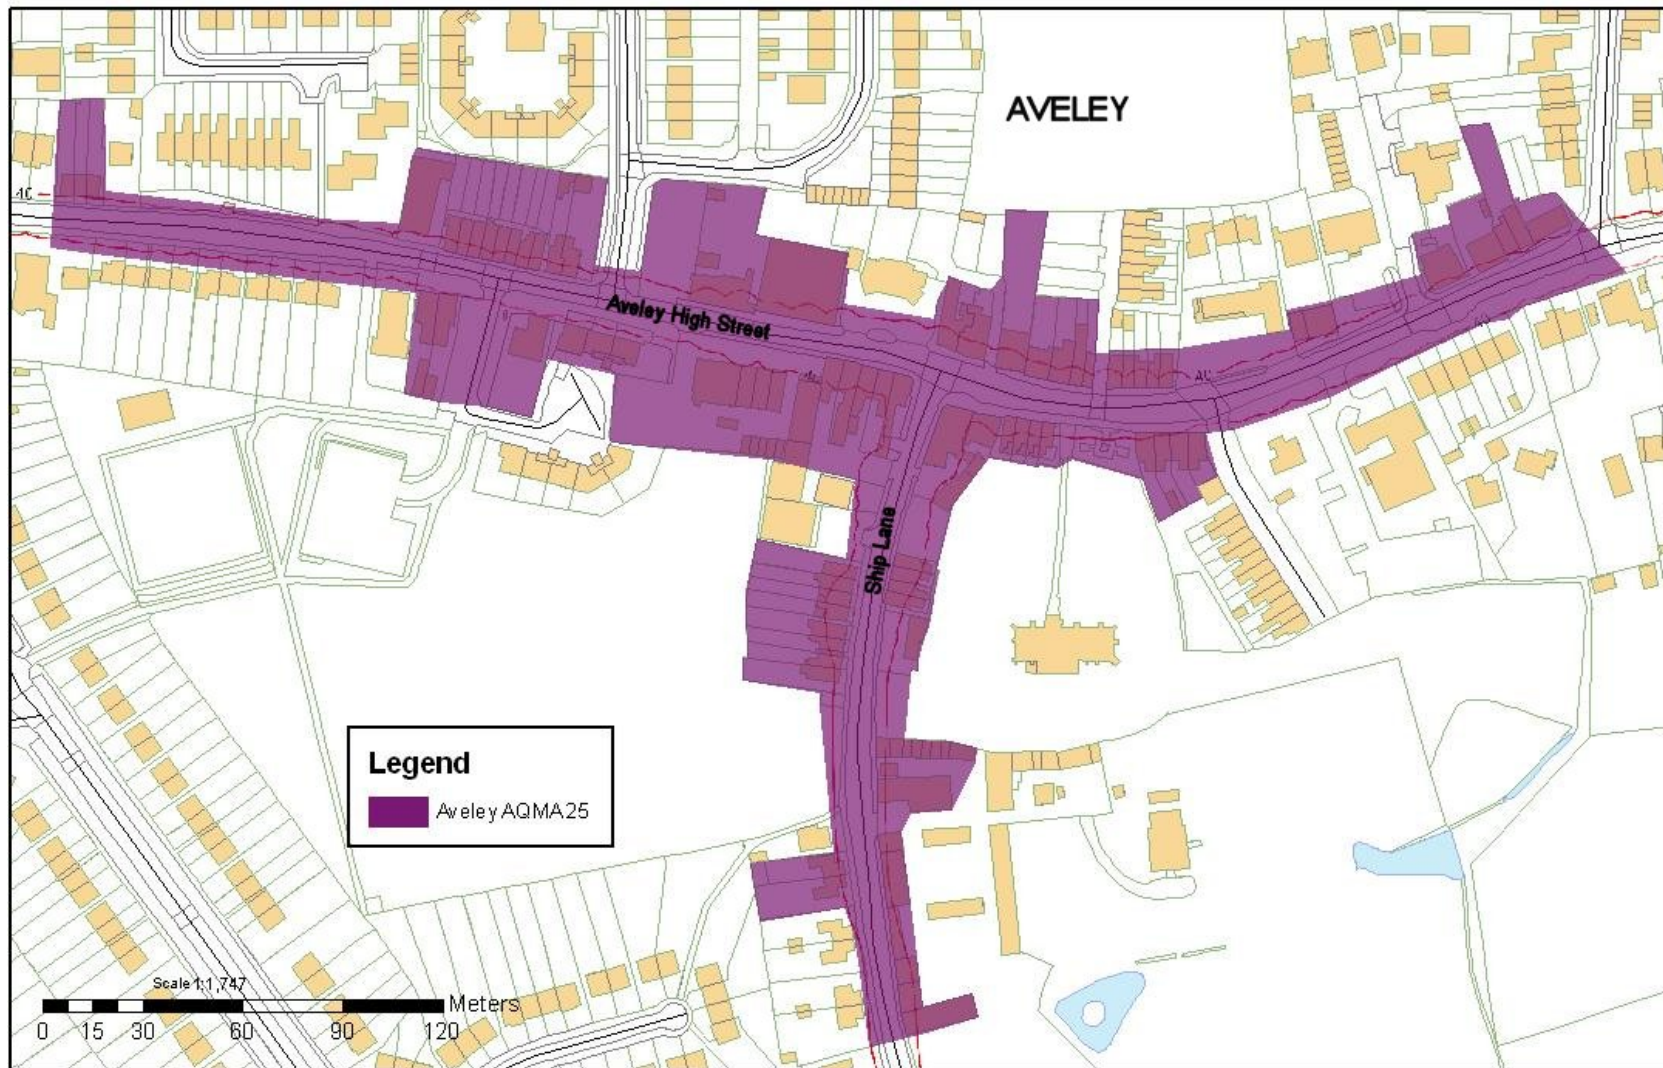

**Appendix 2**

Map of Air Quality Management Areas in Thurrock (with AQMA designations)

### Appendix 3

New proposed Air Quality Management Area (AQMA 25): Aveley: Aveley High Street / Ship Lane

## Appendix 4

### New proposed Air Quality Management Area (AQMA 26): Purfleet: Purfleet By-Pass