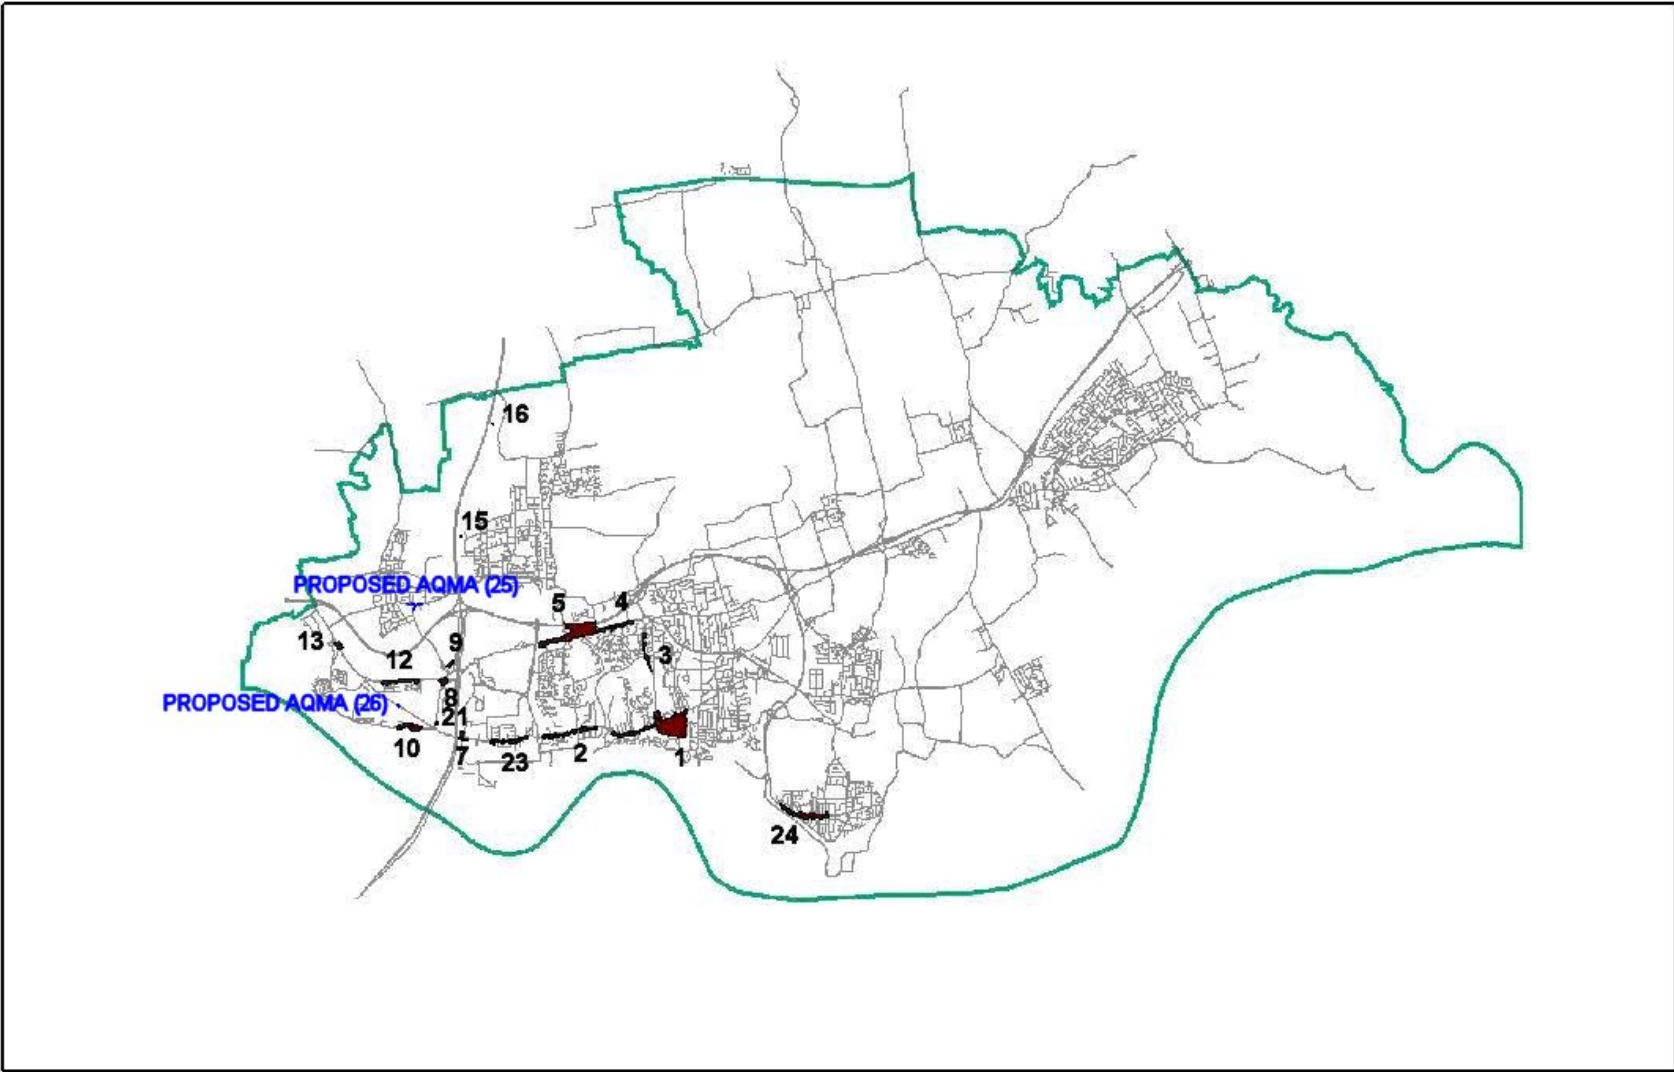

**Appendix 2**

Map of Air Quality Management Areas in Thurrock (with AQMA designations)

### Appendix 3

New proposed Air Quality Management Area (AQMA 25): Aveley: Aveley High Street / Ship Lane

## Appendix 4

### New proposed Air Quality Management Area (AQMA 26): Purfleet: Purfleet By-Pass